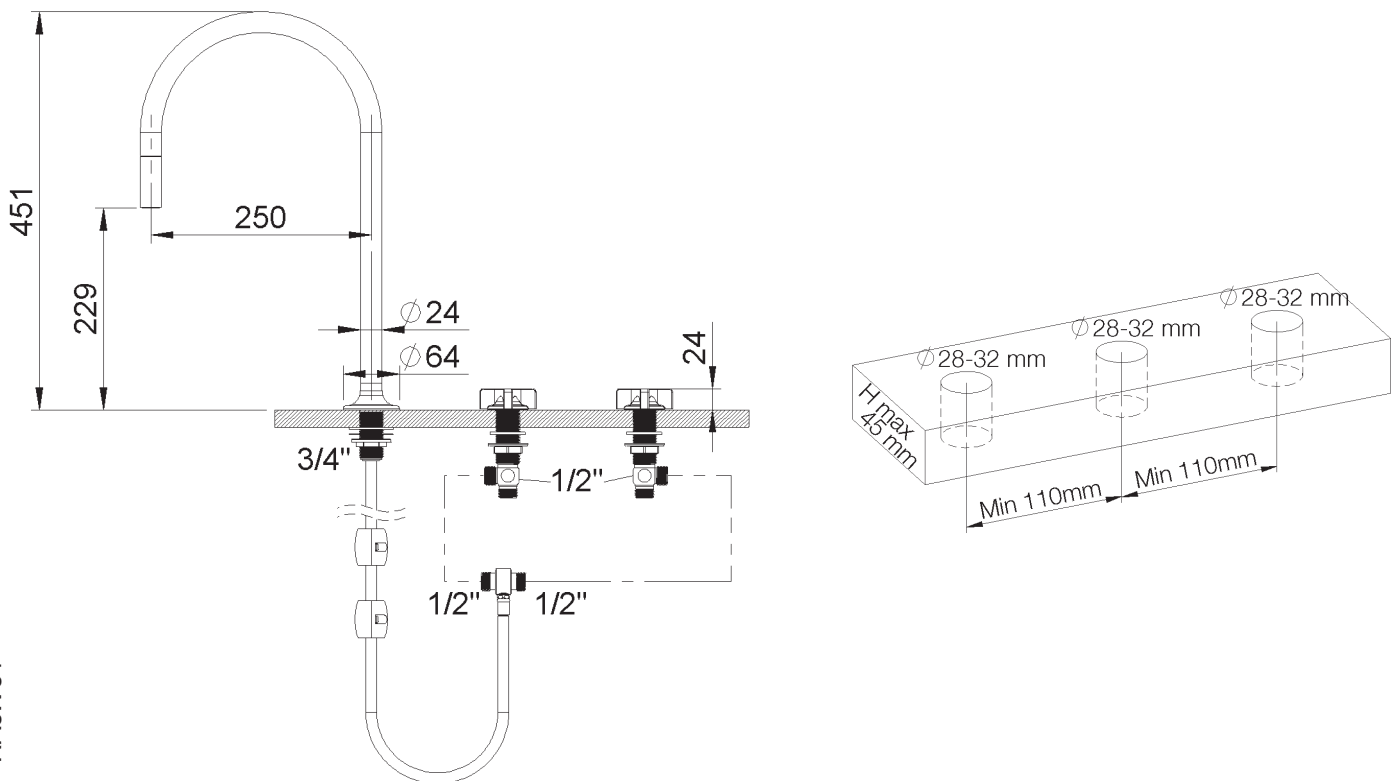

PRODUCT TECHNICAL SHEET

Collection :

Times

Ref. :

4074.--.28

Mitigeur de cuisine 3 trous, grand bec mobile 250 mm, mousseur extractible, 1 jet

3-gats ééngreeps keukenmengkraan, grote draaibare uitloop 250mm en uittrekbare perlator, 1 straal

3-hole single-lever kitchen mixer, great swivel spout 250mm, pull-out mousseur, 1 spray

Picture

Product details

Internal mechanism : Ceramic valve 1/4 turn

Note : Provide room for counterweight

Technical drawing